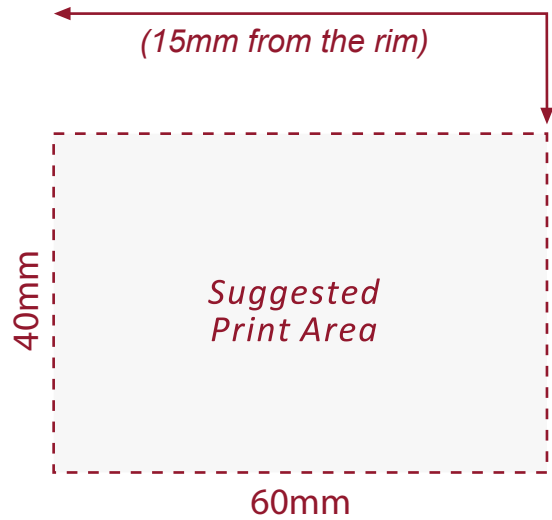

# Festival Glass

Printed glassware for all occasions

[www.festivalglass.co.uk](http://www.festivalglass.co.uk)

EDEL STEMMED  
12.3oz (35cl)

*The above guide is for one sided print and is **subject to receipt of artwork.***