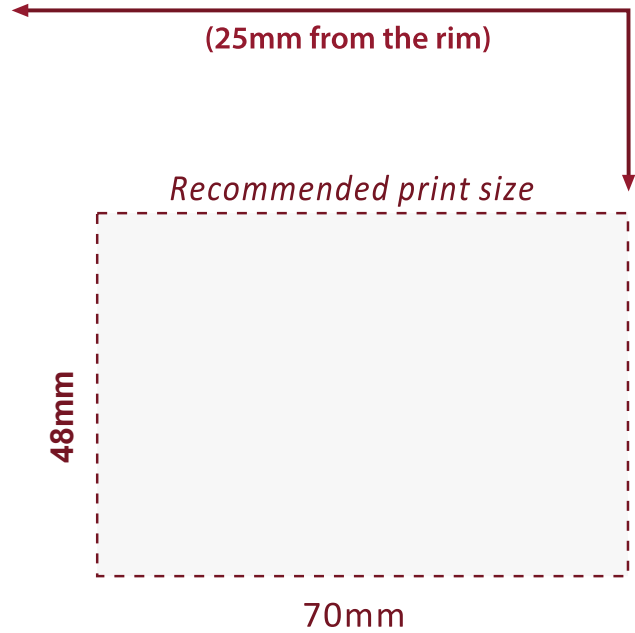

Festival Glass

Printed glassware for all occasions

www.festivalglass.co.uk

**DRAFT BEER 13.5oz
(38cl)**

*The above guide is for one sided print
and is **subject to receipt of artwork.***